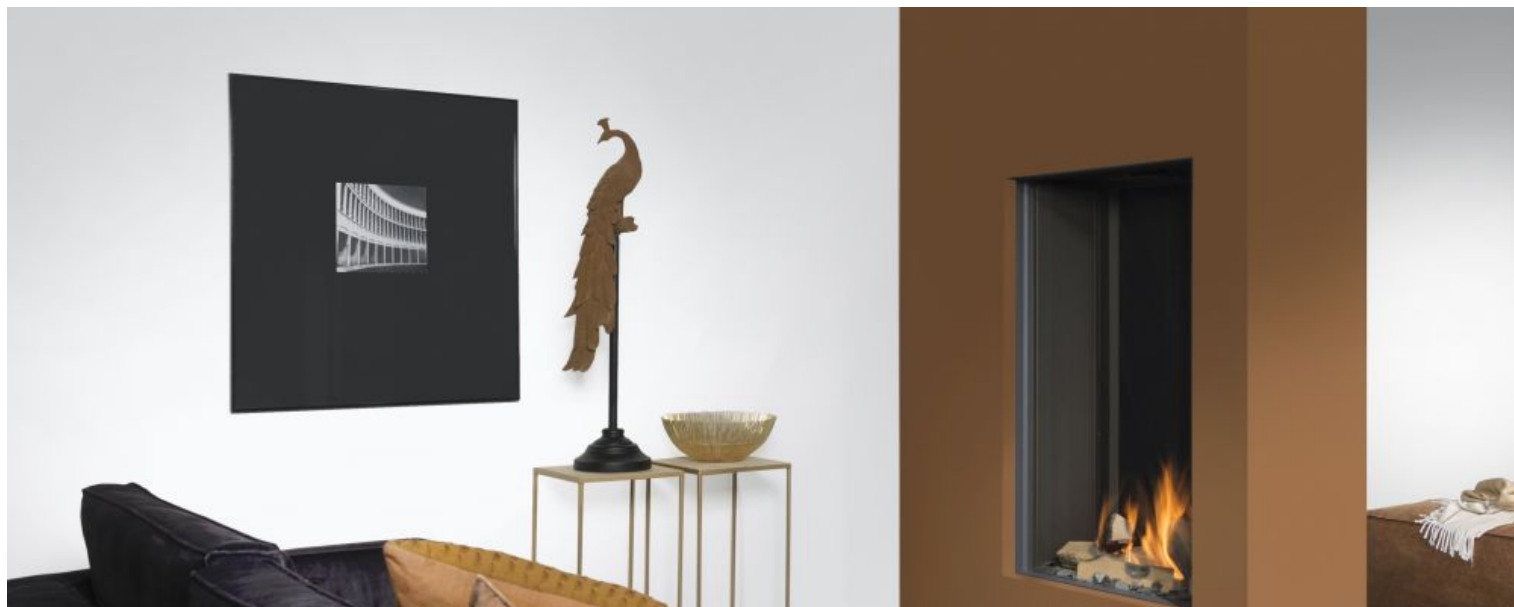

## SKY M

### SPECIFICATIONS

Burner:	New burner 1
Type of fireplace:	Gas fires
Net natural gas capacity (min-max) G25:	2,5 - 13,2 kW
Net natural gas capacity (min-max) G20:	2,5 - 14,5 kW
Net propane capacity (min-max) G31:	2,5 - 10,4 kW
Efficiency:	89%
Black steel:	(Standard)
Black glass:	(Optional)
Remote control:	(Standard)
Puck:	(Optional)
Operation via app:	(Optional)
Connect to home automation:	(Optional)
Powerfan:	(Optional)
Anti-reflective glass:	(Optional)
Control panel:	(Optional)
Convection schedule (s):	(Optional)
Wall switch:	(Optional)
Energielabel:	A
Website:	<a href="https://www.element4.nl/en/fireplace/sky-m">https://www.element4.nl/en/fireplace/sky-m</a>